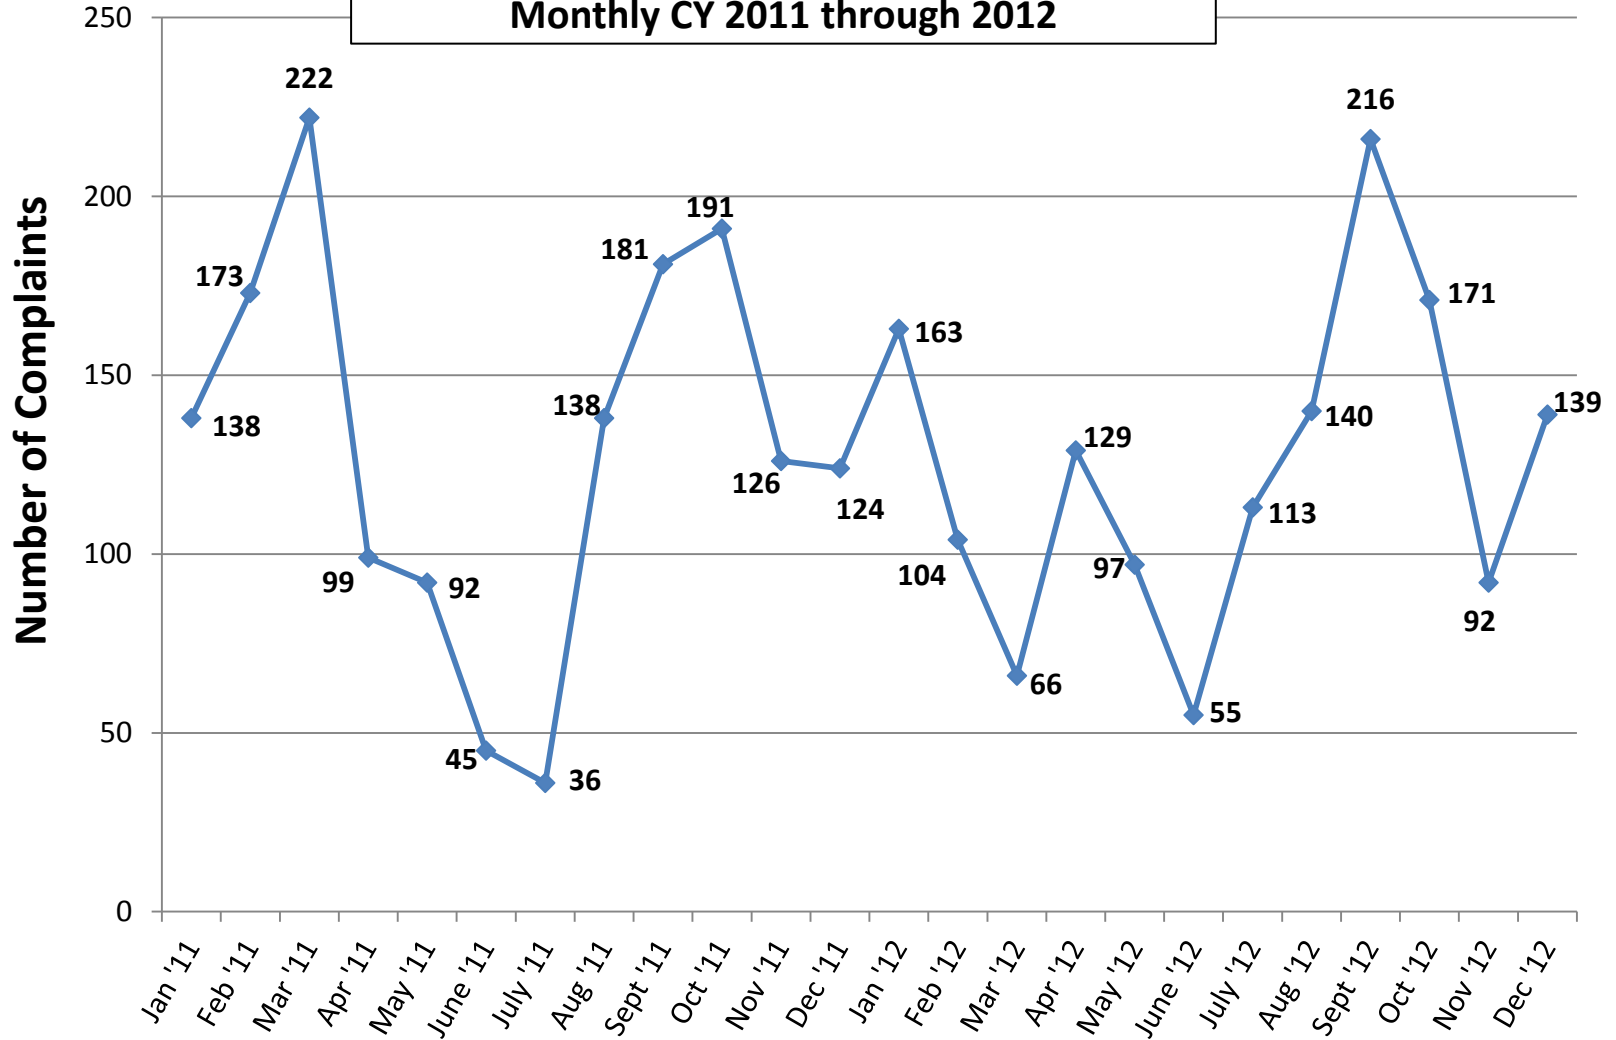

**Complaints Reported to the SCAQMD
Alleging Sunshine Canyon Landfill as the Source
CY 1995 through December 2015**

**Odor Complaints Reported to the SCAQMD
Alleging Sunshine Canyon Landfill as the Source
Monthly CY 2009 through 2010**

**Odor Complaints Reported to the SCAQMD
Alleging Sunshine Canyon Landfill as the Source
Monthly CY 2011 through 2012**

**Odor Complaints Reported to the SCAQMD
Alleging Sunshine Canyon Landfill as the Source
Monthly January 2013 through December 2015**