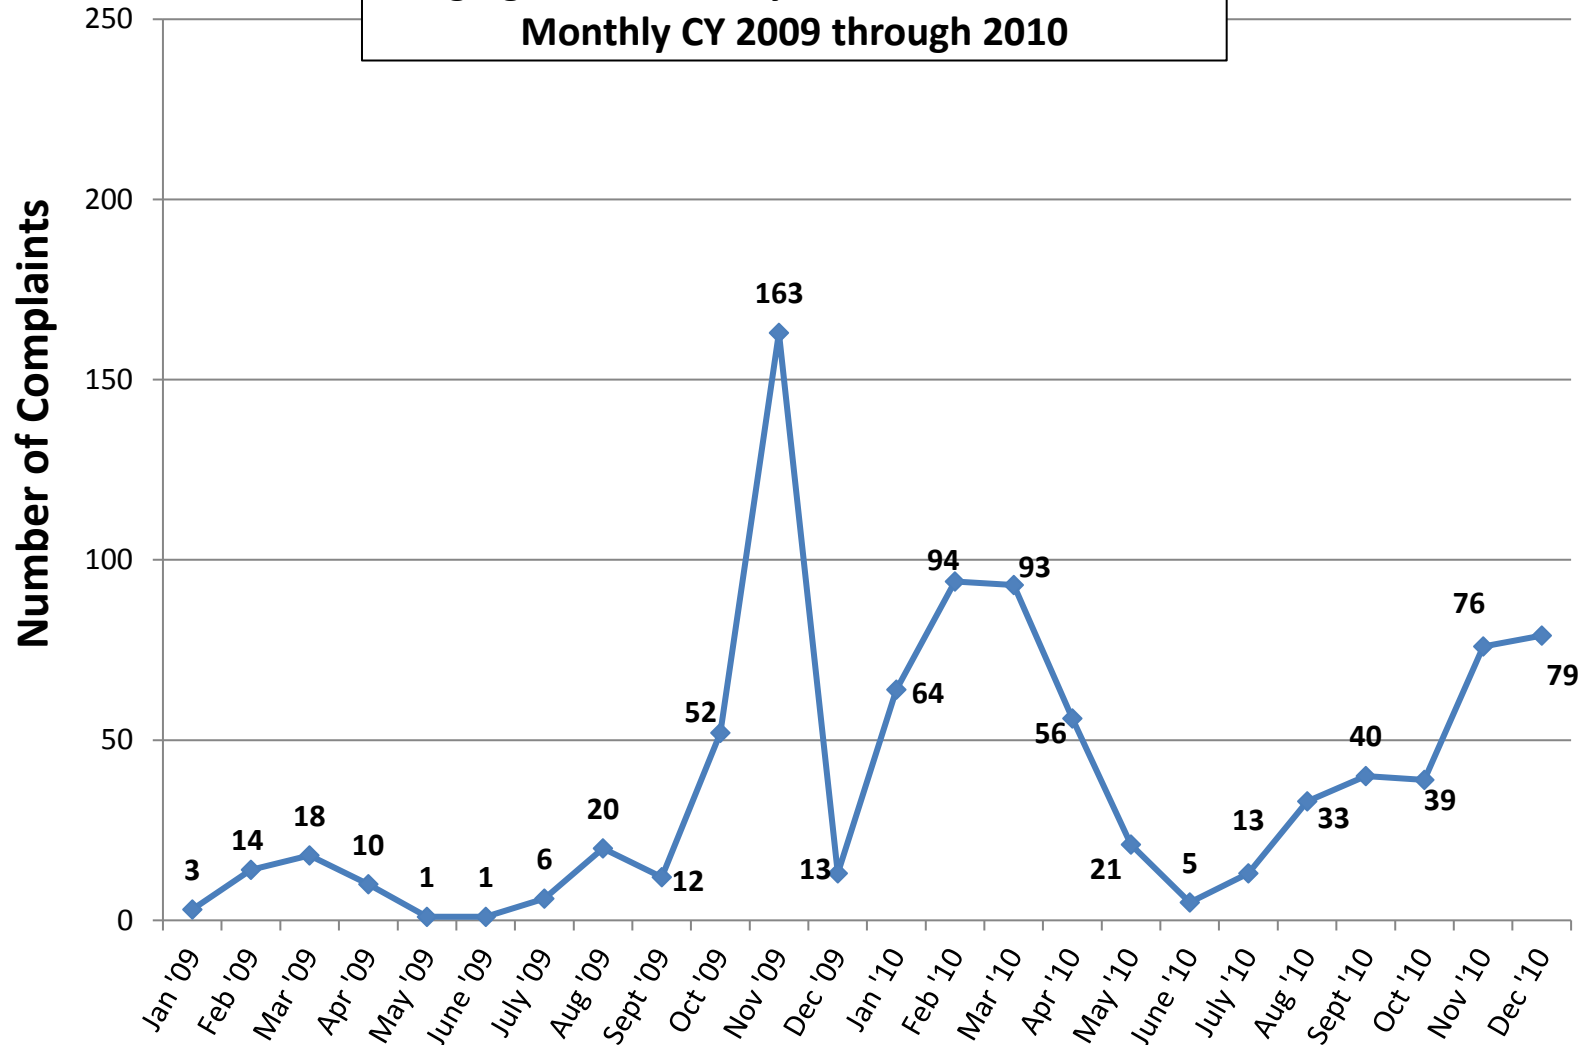

**Complaints Reported to the SCAQMD
Alleging Sunshine Canyon Landfill as the Source
CY 1995 through December 2015**

**Odor Complaints Reported to the SCAQMD
Alleging Sunshine Canyon Landfill as the Source
Monthly CY 2009 through 2010**

**Odor Complaints Reported to the SCAQMD
Alleging Sunshine Canyon Landfill as the Source
Monthly CY 2011 through 2012**

**Odor Complaints Reported to the SCAQMD
Alleging Sunshine Canyon Landfill as the Source
Monthly January 2013 through December 2015**