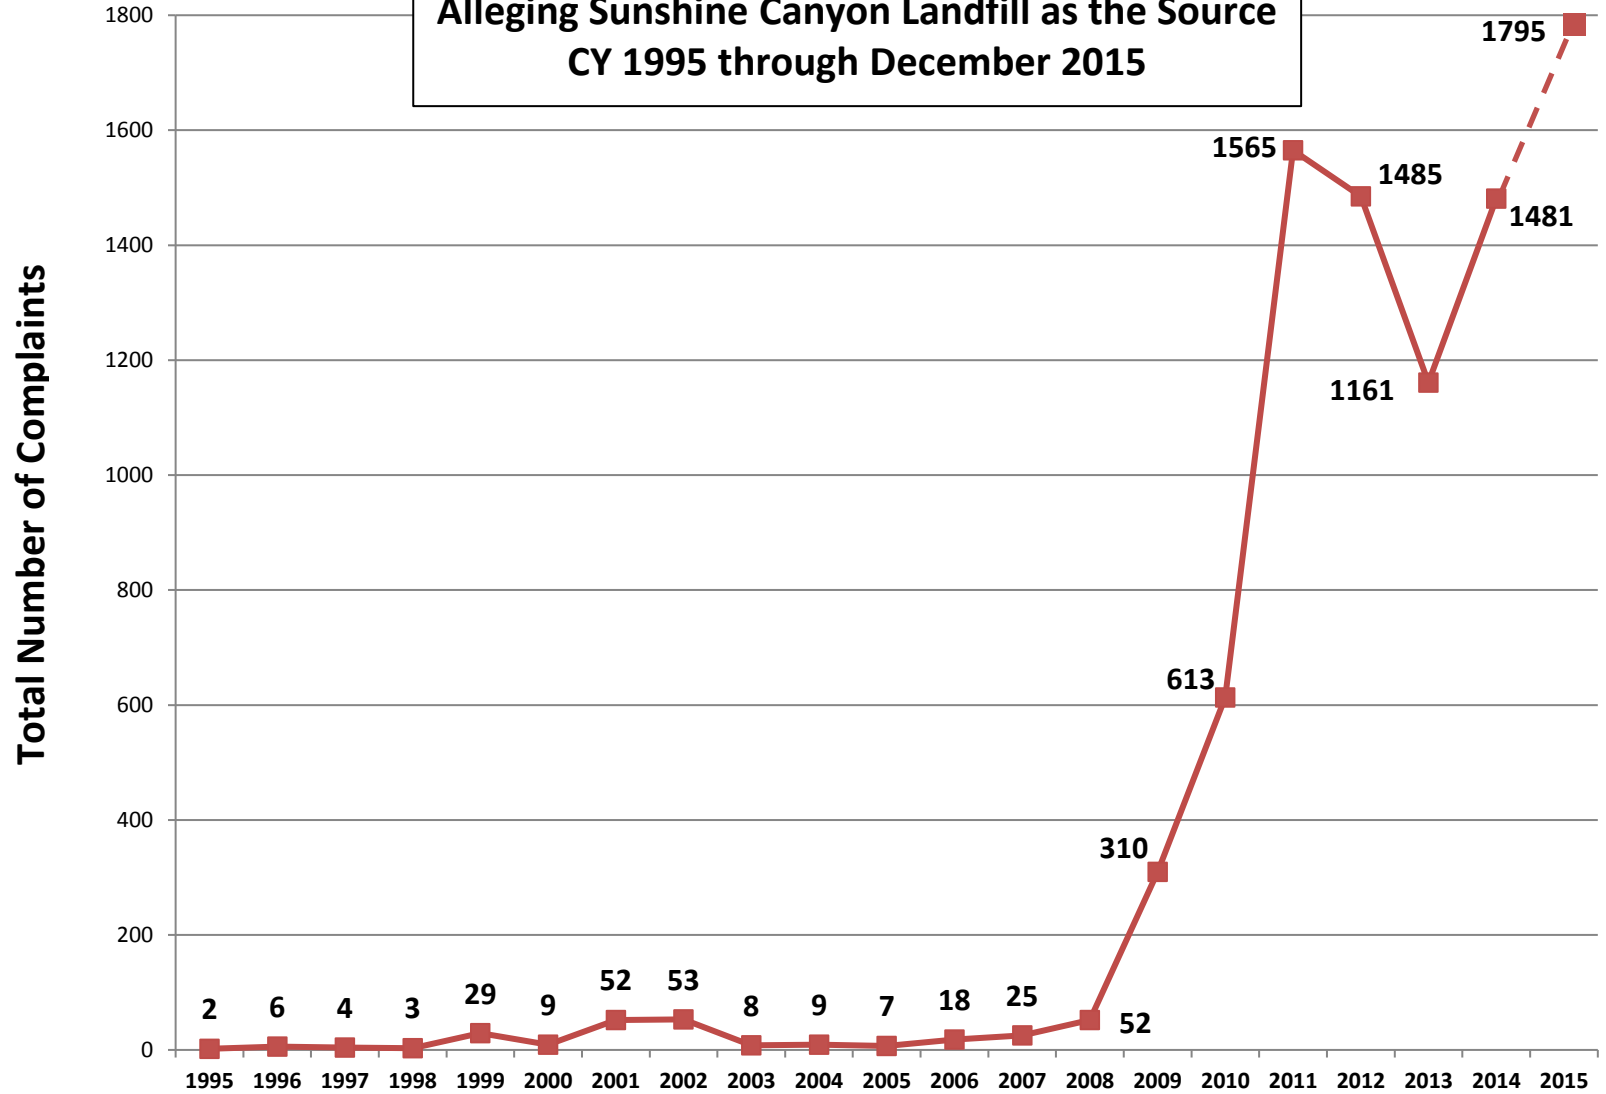

**Complaints Reported to the SCAQMD
Alleging Sunshine Canyon Landfill as the Source
CY 1995 through December 2015**

**Odor Complaints Reported to the SCAQMD
Alleging Sunshine Canyon Landfill as the Source
Monthly CY 2009 through 2010**

**Odor Complaints Reported to the SCAQMD
Alleging Sunshine Canyon Landfill as the Source
Monthly CY 2011 through 2012**

**Odor Complaints Reported to the SCAQMD
Alleging Sunshine Canyon Landfill as the Source
Monthly January 2013 through December 2015**