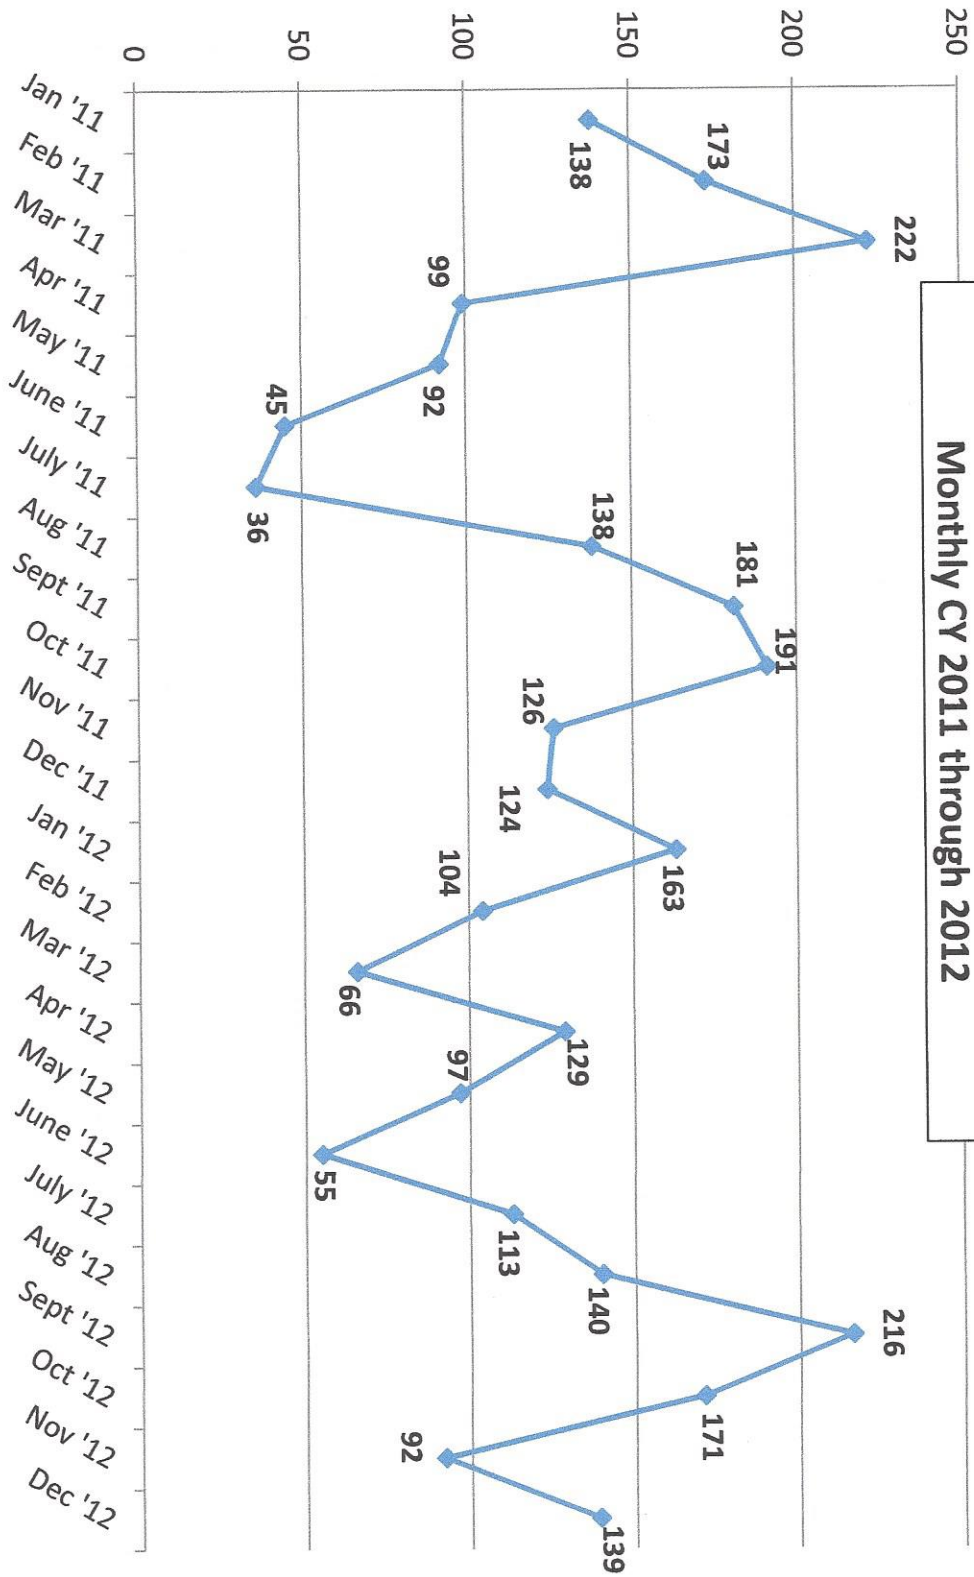

**Complaints Reported to the SCAQMD
Alleging Sunshine Canyon Landfill as the Source
CY 1995 through December, 2014**

**Odor Complaints Reported to the SCAQMD
Alleging Sunshine Canyon Landfill as the Source
Monthly CY 2009 through 2010**

Number of Complaints

**Odor Complaints Reported to the SCAQMD
Alleging Sunshine Canyon Landfill as the Source
Monthly CY 2011 through 2012**

**Odor Complaints Reported to the SCAQMD
Alleging Sunshine Canyon Landfill as the Source
Monthly CY 2013 through 2014**