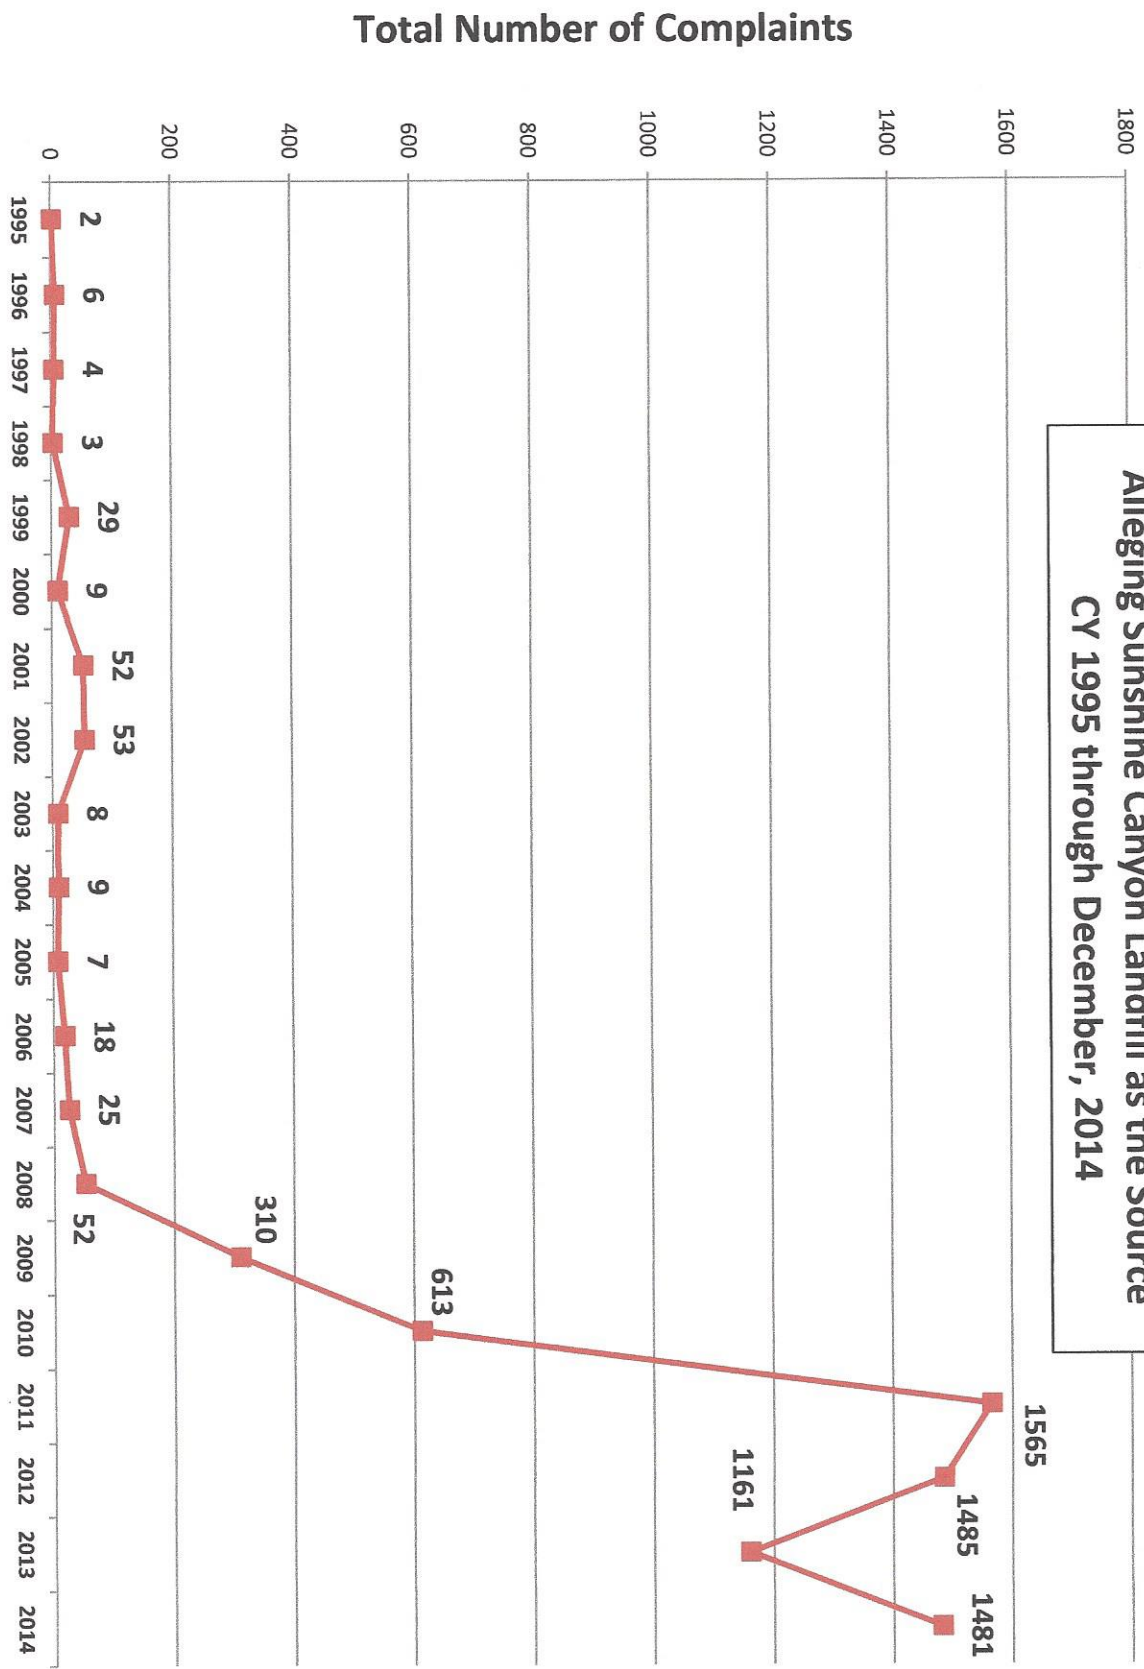

**Complaints Reported to the SCAQMD
Alleging Sunshine Canyon Landfill as the Source
CY 1995 through December, 2014**

**Odor Complaints Reported to the SCAQMD
Alleging Sunshine Canyon Landfill as the Source
Monthly CY 2009 through 2010**

Number of Complaints

**Odor Complaints Reported to the SCAQMD
Alleging Sunshine Canyon Landfill as the Source
Monthly CY 2011 through 2012**

**Odor Complaints Reported to the SCAQMD
Alleging Sunshine Canyon Landfill as the Source
Monthly CY 2013 through 2014**