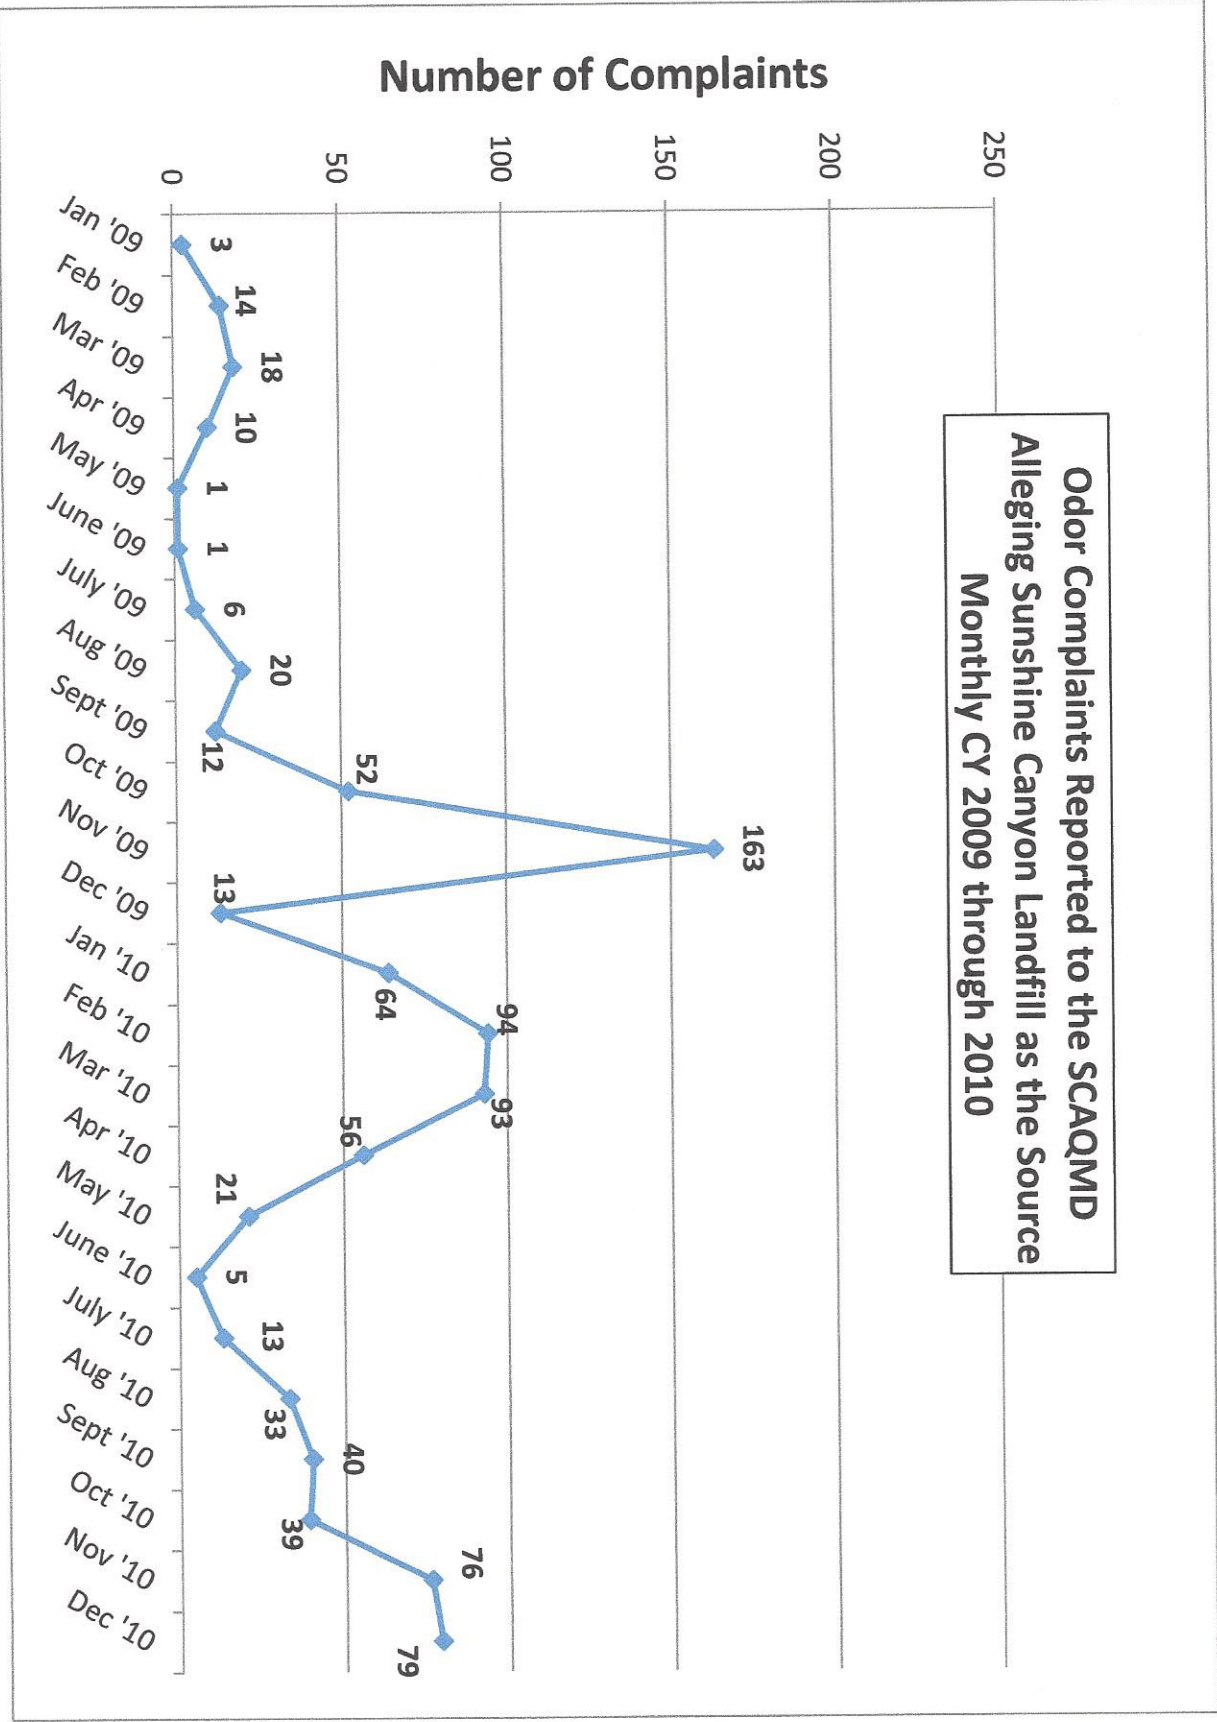

**Complaints Reported to the SCAQMD
Alleging Sunshine Canyon Landfill as the Source
CY 1995 through December, 2014**

**Odor Complaints Reported to the SCAQMD
Alleging Sunshine Canyon Landfill as the Source
Monthly CY 2009 through 2010**

Number of Complaints

**Odor Complaints Reported to the SCAQMD
Alleging Sunshine Canyon Landfill as the Source
Monthly CY 2011 through 2012**

**Odor Complaints Reported to the SCAQMD
Alleging Sunshine Canyon Landfill as the Source
Monthly CY 2013 through 2014**