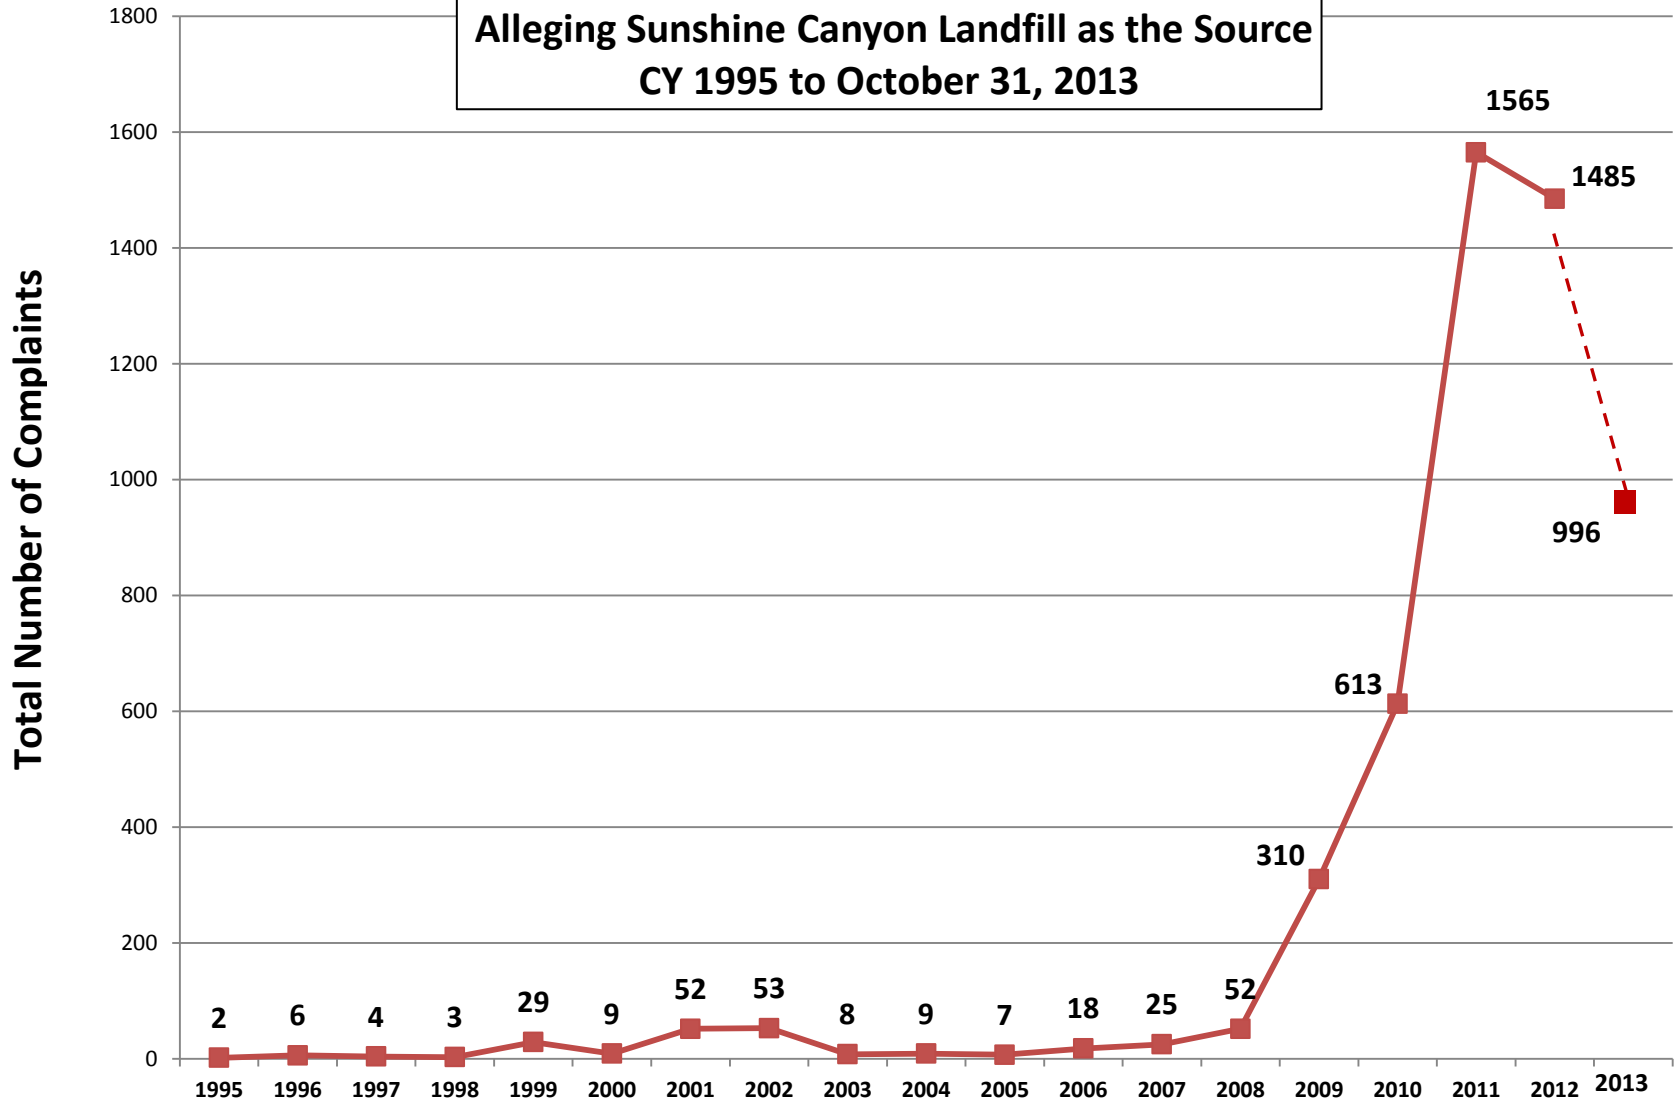

**Odor Complaints Reported to the SCAQMD
Alleging Sunshine Canyon Landfill as the Source
CY 1995 to October 31, 2013**

**Odor Complaints Reported to the SCAQMD
Alleging Sunshine Canyon Landfill as the Source
Monthly CY 2009 through 2010**

**Odor Complaints Reported to the SCAQMD
Alleging Sunshine Canyon Landfill as the Source
Monthly CY 2011 to October 31, 2013**