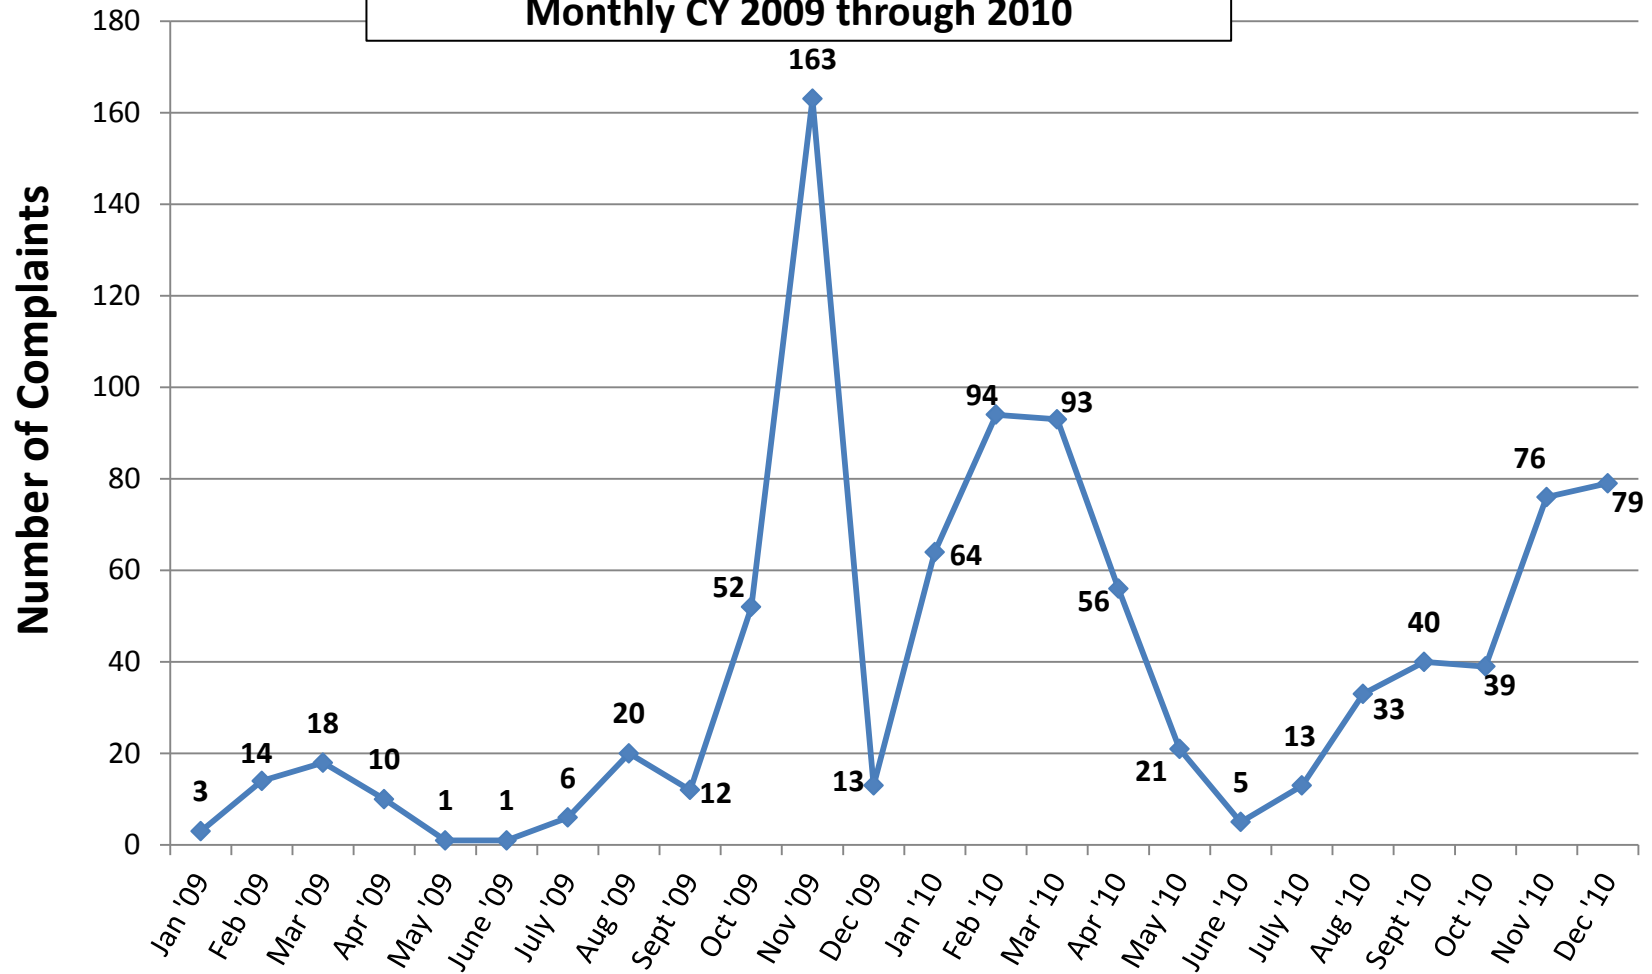

**Odor Complaints Reported to the SCAQMD
Alleging Sunshine Canyon Landfill as the Source
CY 1995 to October 31, 2013**

**Odor Complaints Reported to the SCAQMD
Alleging Sunshine Canyon Landfill as the Source
Monthly CY 2009 through 2010**

**Odor Complaints Reported to the SCAQMD
Alleging Sunshine Canyon Landfill as the Source
Monthly CY 2011 to October 31, 2013**